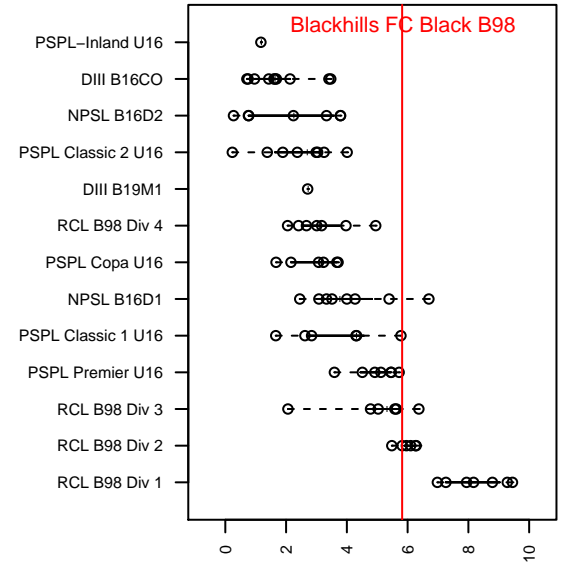

**attack and defense rating
relative to others at age
and all opponents in last 13 months**