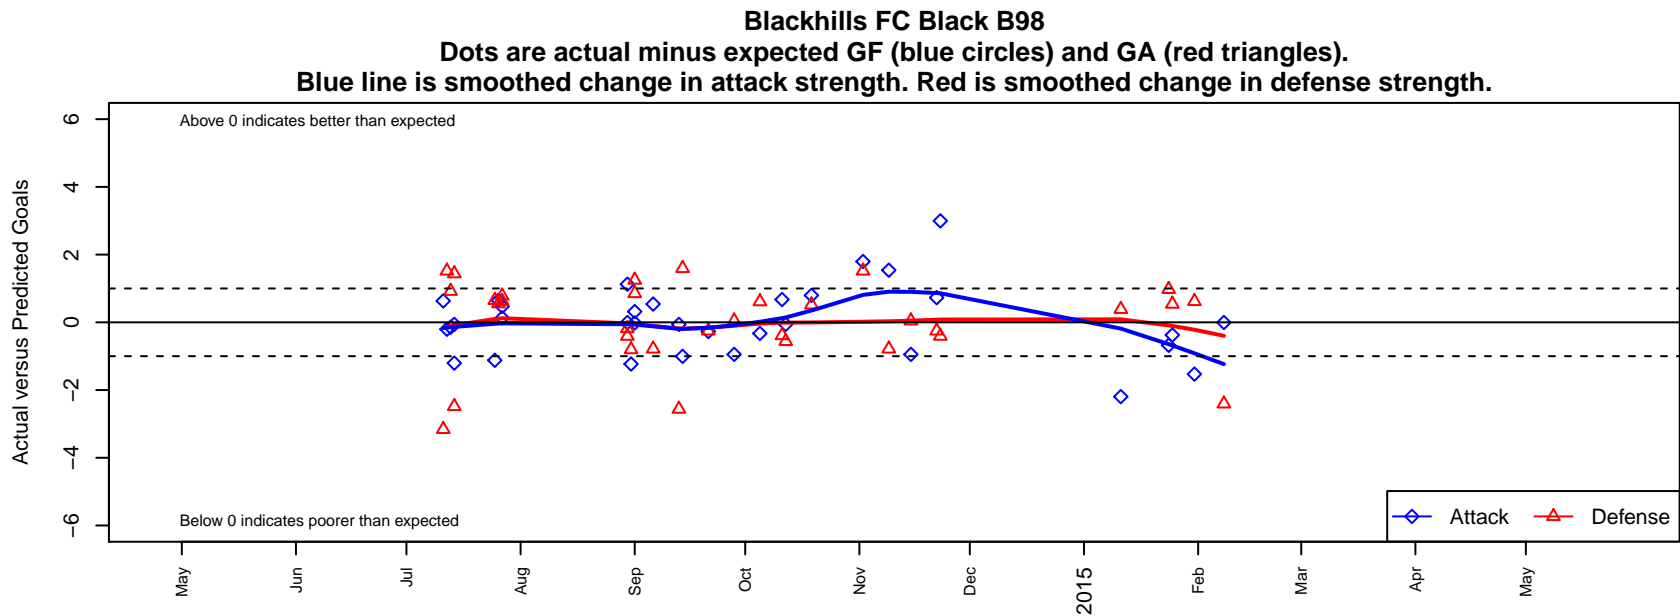

**attack and defense variance (black dot)
relative to other teams
and top 10 in region**

**attack and defense rating
relative to others at age
and all opponents in last 13 months**

Blackhills FC Black B98

Blackhills FC
Olympia, WA
B98 total strength=1650
attack=20.58 defense=17.6
fall league = RCL B98 Div 2

alt names used:
BLACKHILLS FC B 98 BLACK A (WA)
Blackhills FC B98 Black A
Blackhills FC Black [B98]
Blackhills FC Black
Blackhills FC B98 Black A

Venues played:
2014 Nike Crossfire Challenge Silver U16
2014 Sounders FC Cup BU16
2014 Starfire Labor Day Cup U16
2014 RCL B98 Div 2
2014 WYS Presidents Cup B98 Div 1