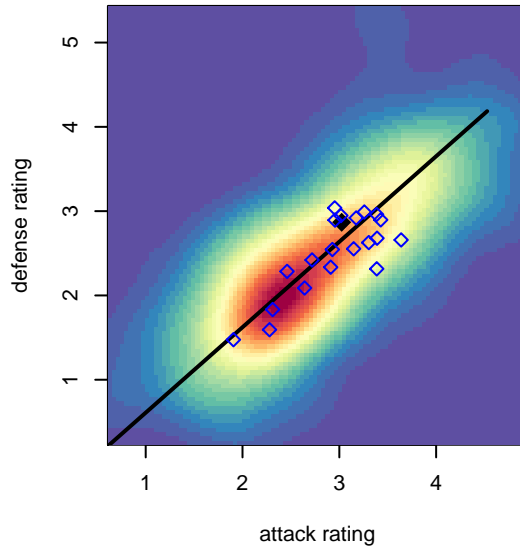

**attack and defense rating
relative to others at age
and all opponents in last 13 months**