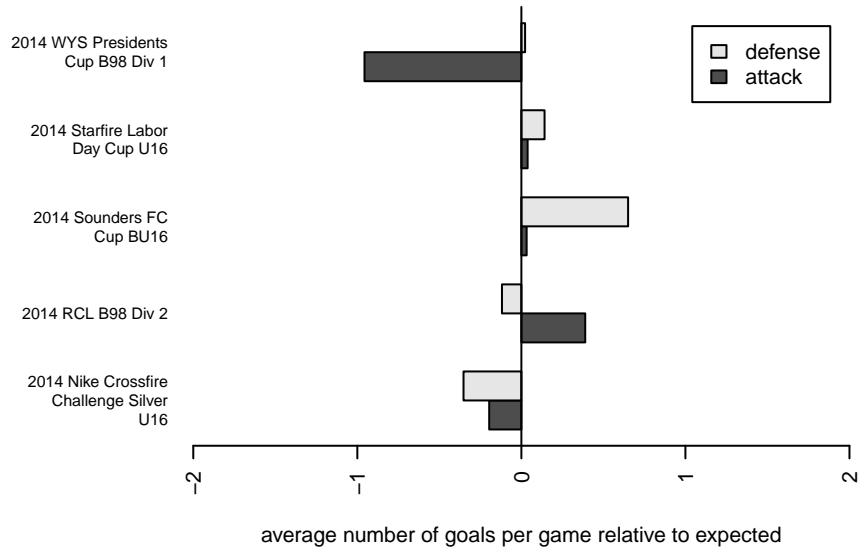

Performance relative to 13 month average