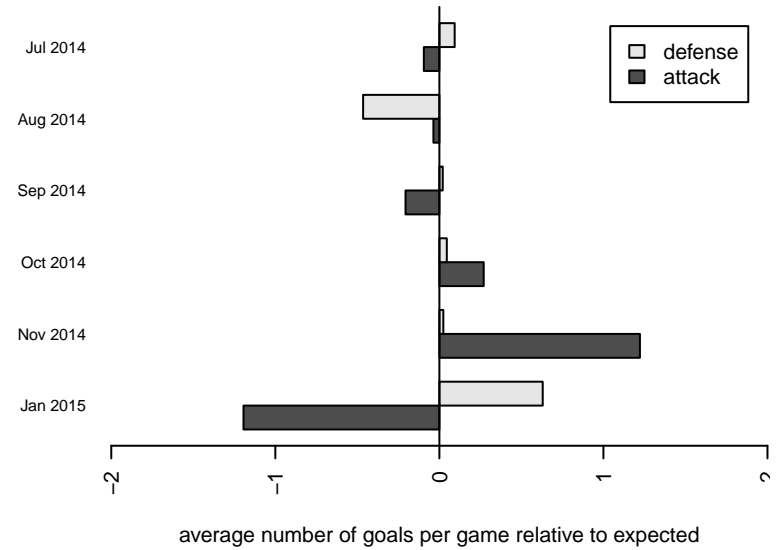

Performance relative to 13 month average