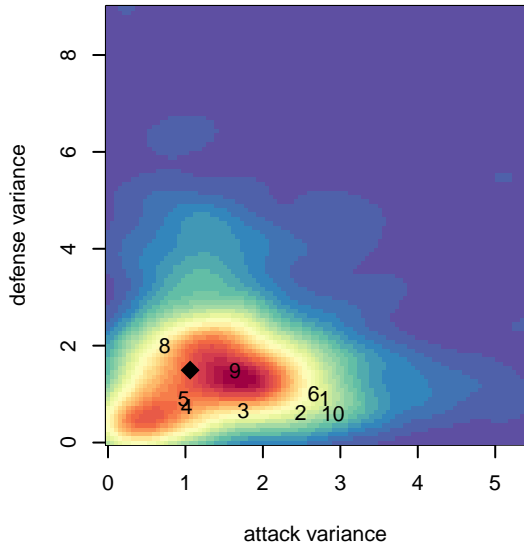

**attack and defense variance (black dot)
relative to other teams
and top 10 in region**